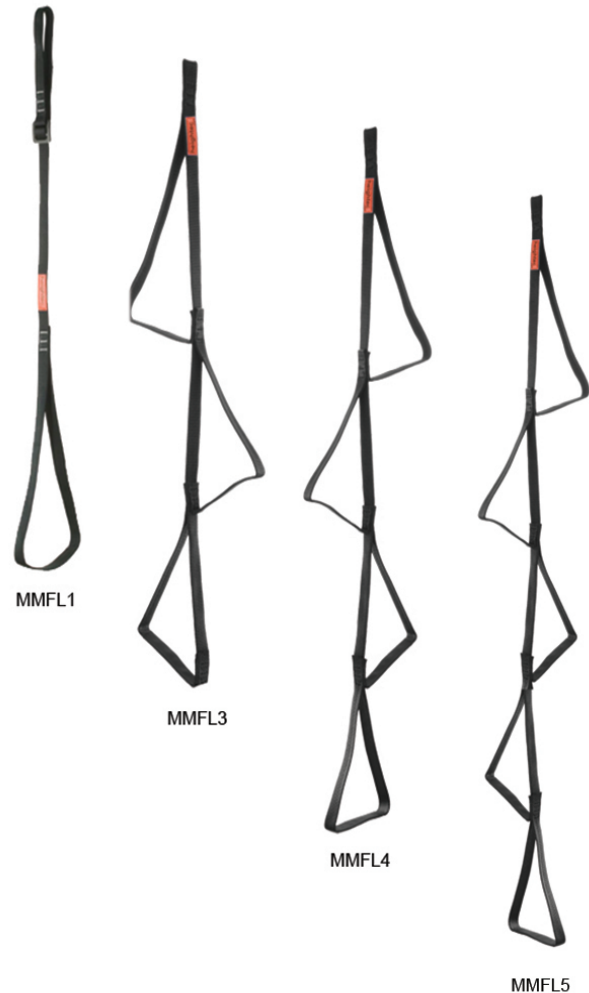

Footloop, 1 step adjustable

MMFL1

Adjustable footloop to aid rope access ascending

Features:

- reinforced treads
- • durable webbing construction
- lightweight & compact

Each foot tread is reinforced to hold its shape, this not only makes the step easier to find but also increase the durability of the footloop.

The lightweight design ensure the footloops are unobtrusive when carried or packed away.

1 step - adjustable length 84 - 110cm (MMFL1)

Fixed options available:

- 3 step - fixed length 103cm (MMFL3)
- 4 step - fixed length 130cm (MMFL4)
- 5 step - fixed length 153cm (MMFL5)

Specifications:

NB: specifications and colour may change without notice.

Size: 1 step

EN Test Mass:

Loading:

Conformity: non PPE

Materials: Nylon

Weight (kg): 0.12