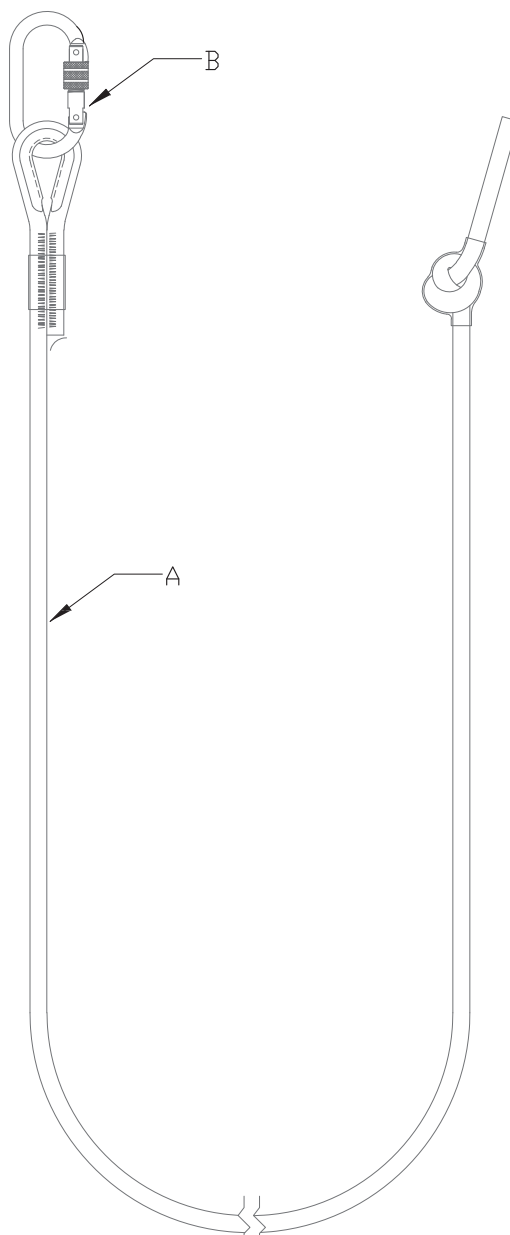

# Technical Datasheet: 1294

12.5 mm Diameter Kernmantle Rope with Carabiner

Part No: AC40XX

## APPLICATION

Used in conjunction with AC4000, AC4001, and AC4002.

AC40XX - XX indicates the rope length in meters (e.g., 4015 is 15 m long).

## COMPONENT SPECIFICATION

Weight	Quality
Varies	ISO 9001

	Component	Material	Finish
<b>A</b>	12.5 mm Kernmantle Rope	Polyester/Nylon	Natural
<b>B</b>	Carabiner	Steel	Zinc Plated